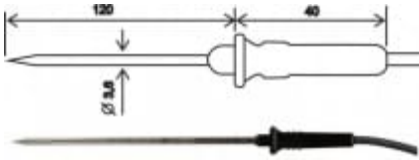

## Temperature probe 2304-220/E, ELKA connector, cable 1 meter

code: SN168E

Temperature probe with Pt1000 sensor.

Hand held pointed tip probe -30 to +220°C with 1 meter cable, with ELKA connector. Probe is not resistant against moisture.

Time response  $t_{63} < 10s$ ,  $t_{95} < 30s$ , measured in fluid.